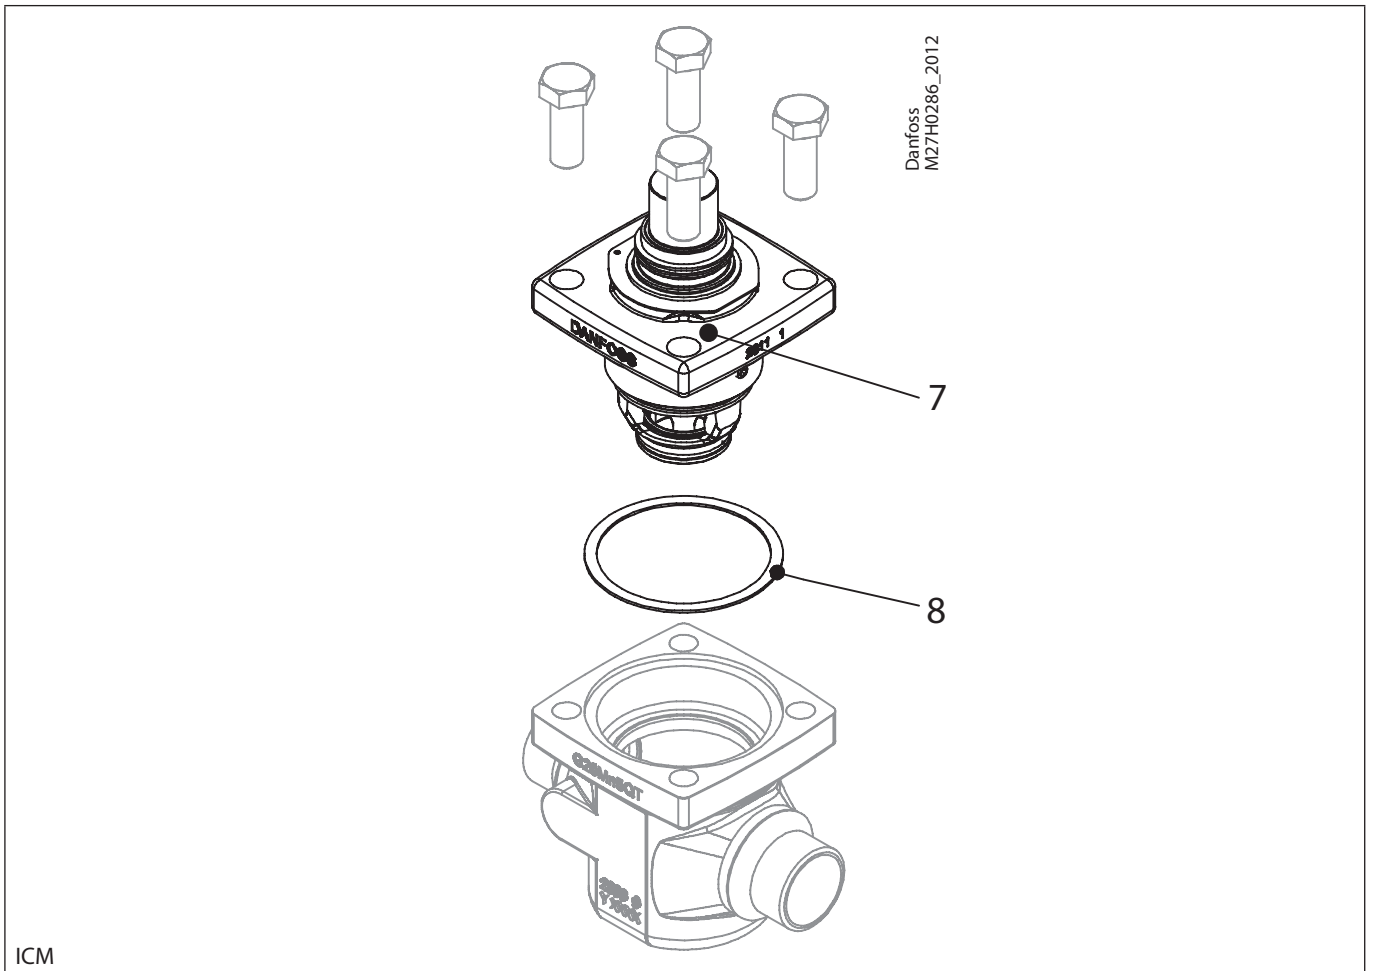

Installation guide – Spare parts and accessories

Overhaul kit | Code number 027H6181
 ICM, size 65B

ICM